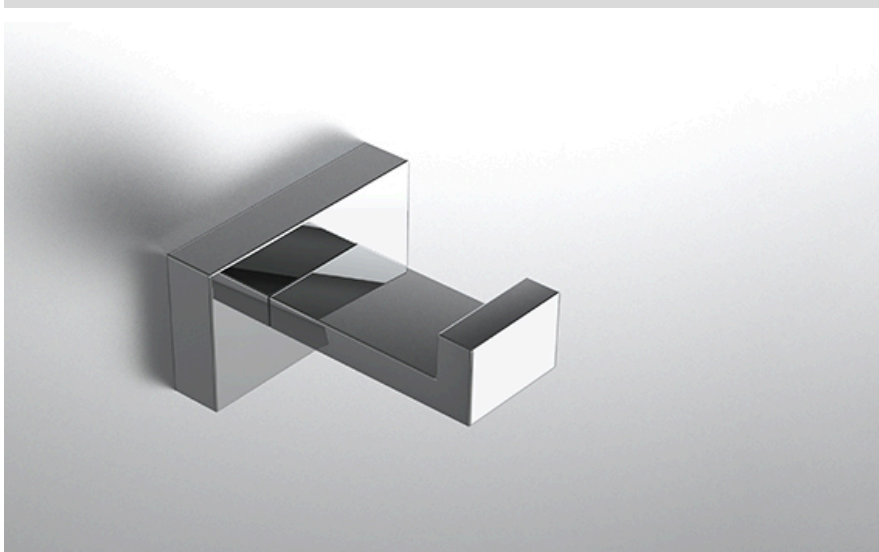

neelnox

LET
THERE
BE **DESIGN.**

FEATURES

- Premium 304 Grade Stainless Steel
- Solid Mount Construction
- Concealed Installation Hardware
- State of the art wall anchors included for installation on Dry wall or Tile

COLLECTION ARGYLE

ROBE HOOK

Model	Product	Finishes Available
ARG-RHS1	Robe Hook	Multiple finishes available. Over 23 finishes to choose from.

FINISHES			
	Polished (-P)	Antique Copper (-ACOP)	Polished Gold (-PGLD)
	Brushed (-B)	Polished Brass (-PBRS)	Brushed Copper (-BCOP)
	Brushed Gold (-BGLD)	Matte White (-WHT)	Brushed Rose Gold (-BRGD)
	Matte Black (-BLK)	Brushed Modern Bronze (-BMBRZ)	Brushed Black (-BRBLK)
	Oil Rubbed Bronze (-ORB)	Glossy White (-GWHT)	Polished Black (-PBLK)
	Brushed Brass (-BBRS)	Polished Rose Gold (-PRGD)	Antique Nickel (-ANKL)
	Brushed Bronze (-BBRZ)	Unlacquered Brass (-UBRS)	Black Nickel (-NKBL)
	Antique Brass (-ABRS)	Polished Nickel (-PNKL)	